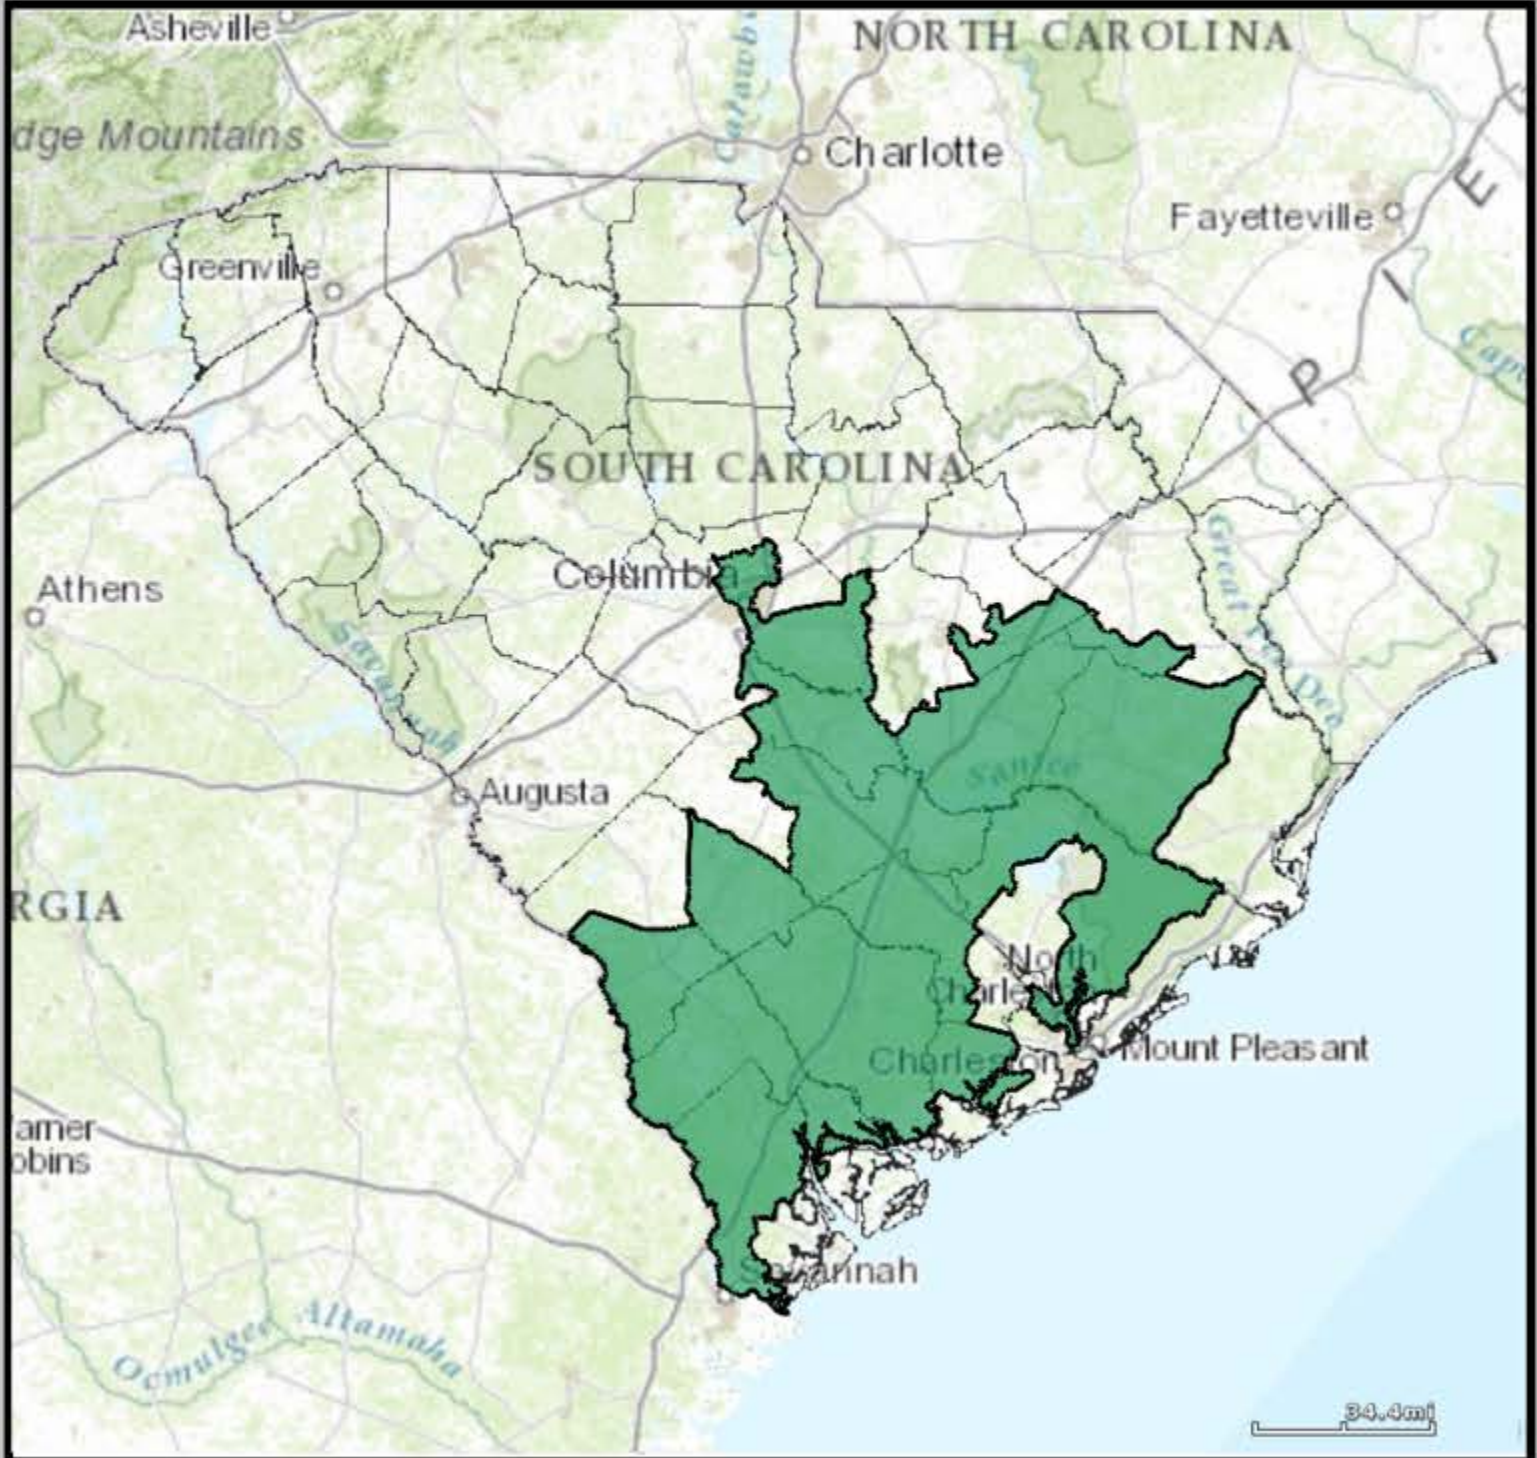

South Carolina US District 6

US Congressional districts since 2013
 Source: <http://nationalatlas.gov>, 1 Million Scale project.